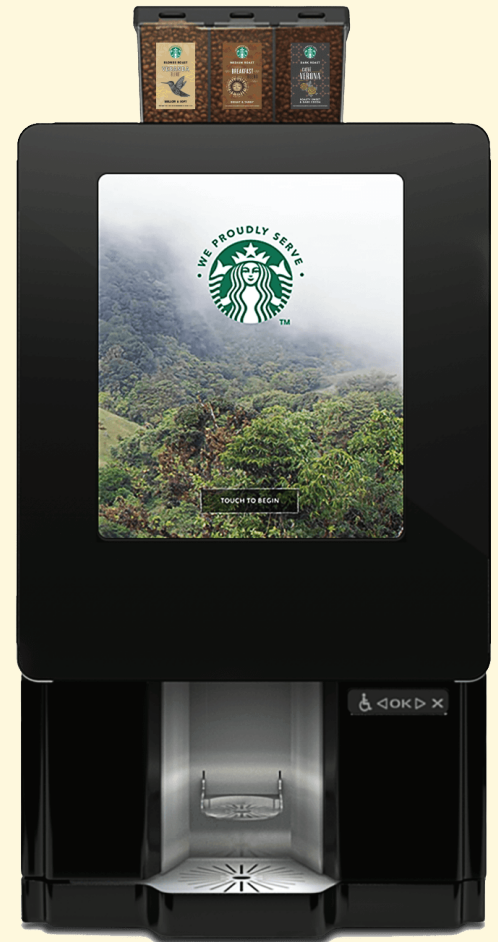

Starbucks Serenade™ Digital Brewer

Starbucks Serenade™ Digital Brewer

With engaging content on its enhanced 17" screen, Serenade™ single-cup brewer brings the brand to life with a genuine Starbucks Experience, that's conveniently self-serve.

DIMENSIONS:

Brewer: 20.1"W, 40.4"H, 23"D

Single Cabinet: x"W, x"H, x"D

Double Cabinet: x"W, x"H, x"D

(Two x"-High shelf compartments)

SPECIFICATIONS:

- Electrical: 120V, 60HZ, 14.2 amps, NSF Certified
- Water Supply: Plumbed in

Coffee: Choose three Starbucks whole bean coffees.

- Caffè Verona **DARK** 16130
- French Roast **DARK** 22800
- Cafè Estima Blend **MEDIUM** 16100
- Breakfast Blend **MEDIUM** 16050
- Pike Place **MEDIUM** 16150
- Veranda **BLONDE** 16060
- Pike Place DECAF **MEDIUM** 16040